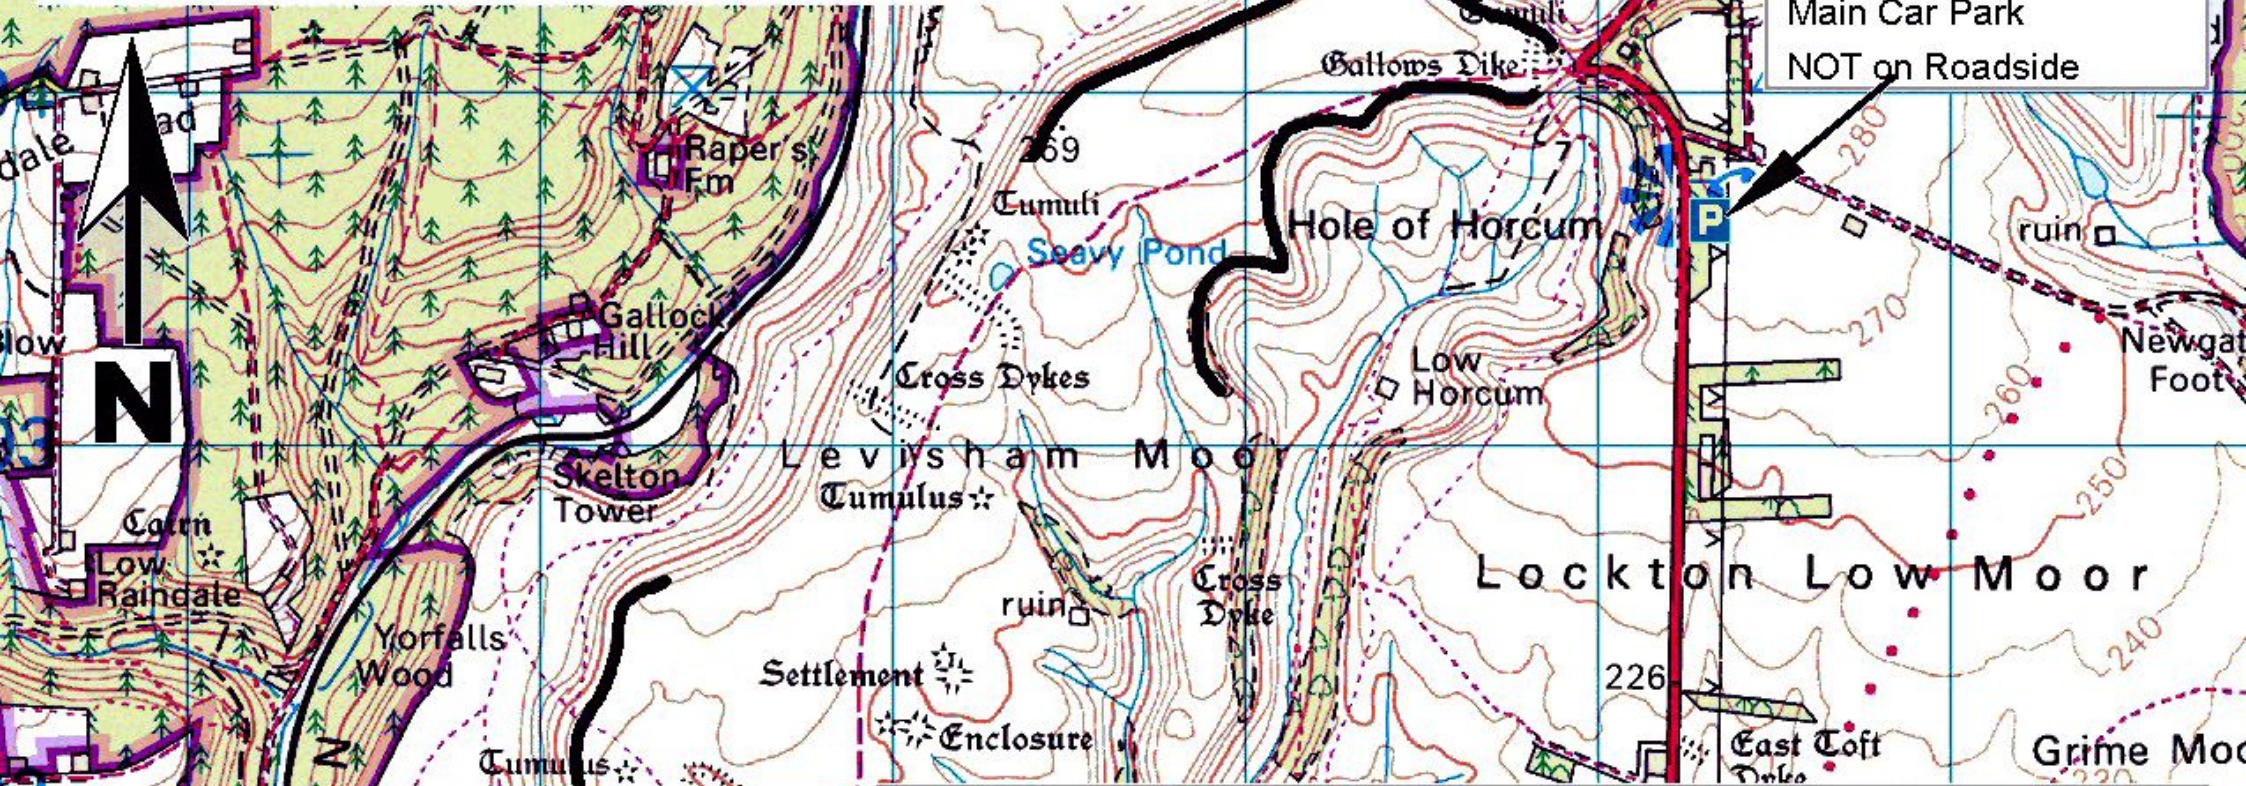

# NORTH YORK MOORS RIDGE SOARING CLUB

**North and South Slopes**  
Nearest Post Code  
YO18 7NS  
Park Off Road or  
Main Car Park  
NOT on Roadside

**Levisham**  
Nearest Post Code  
YO18 7NN  
Park in Braygate Lane  
or at Foot of Hill  
Launch North of junction  
of Paths at Ridge Top

**Launch and Land only in the Areas  
Marked with heavy black lines**

**Beware of all other Moorland Users**