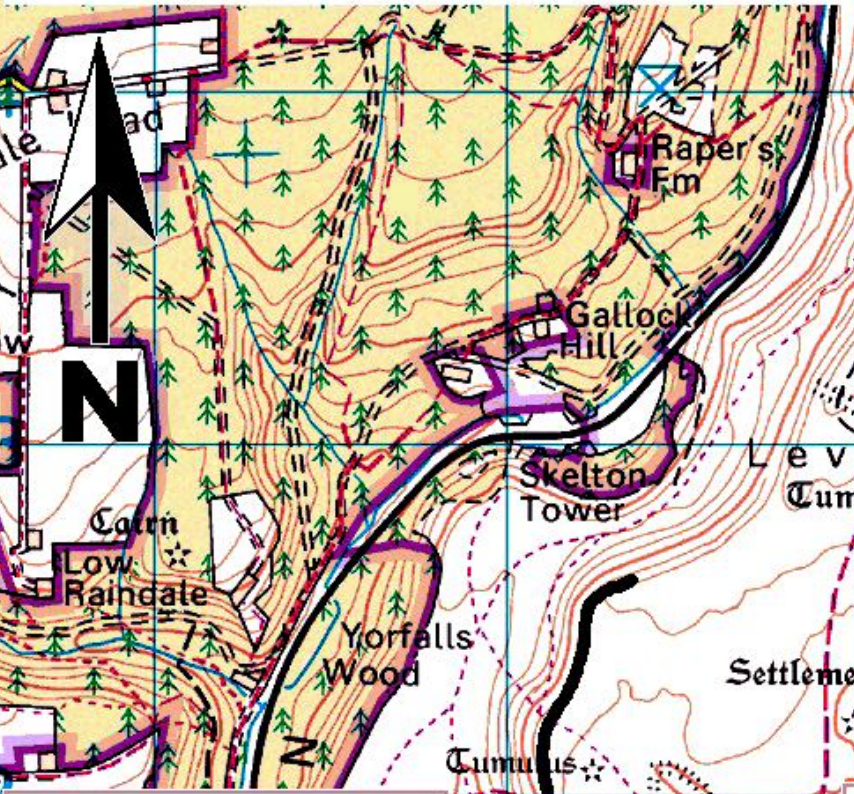

NORTH YORK MOORS RIDGE SOARING CLUB

North and South Slopes
Park Off Road or in Main Car Park
Not on Roadside

Levisham
Park at Foot of Hill
Use Footpath to Top
Launch North of junction of Paths at Ridge Top

Launch and Land only in the Areas Marked with heavy black lines
Beware of all other Moorland Users